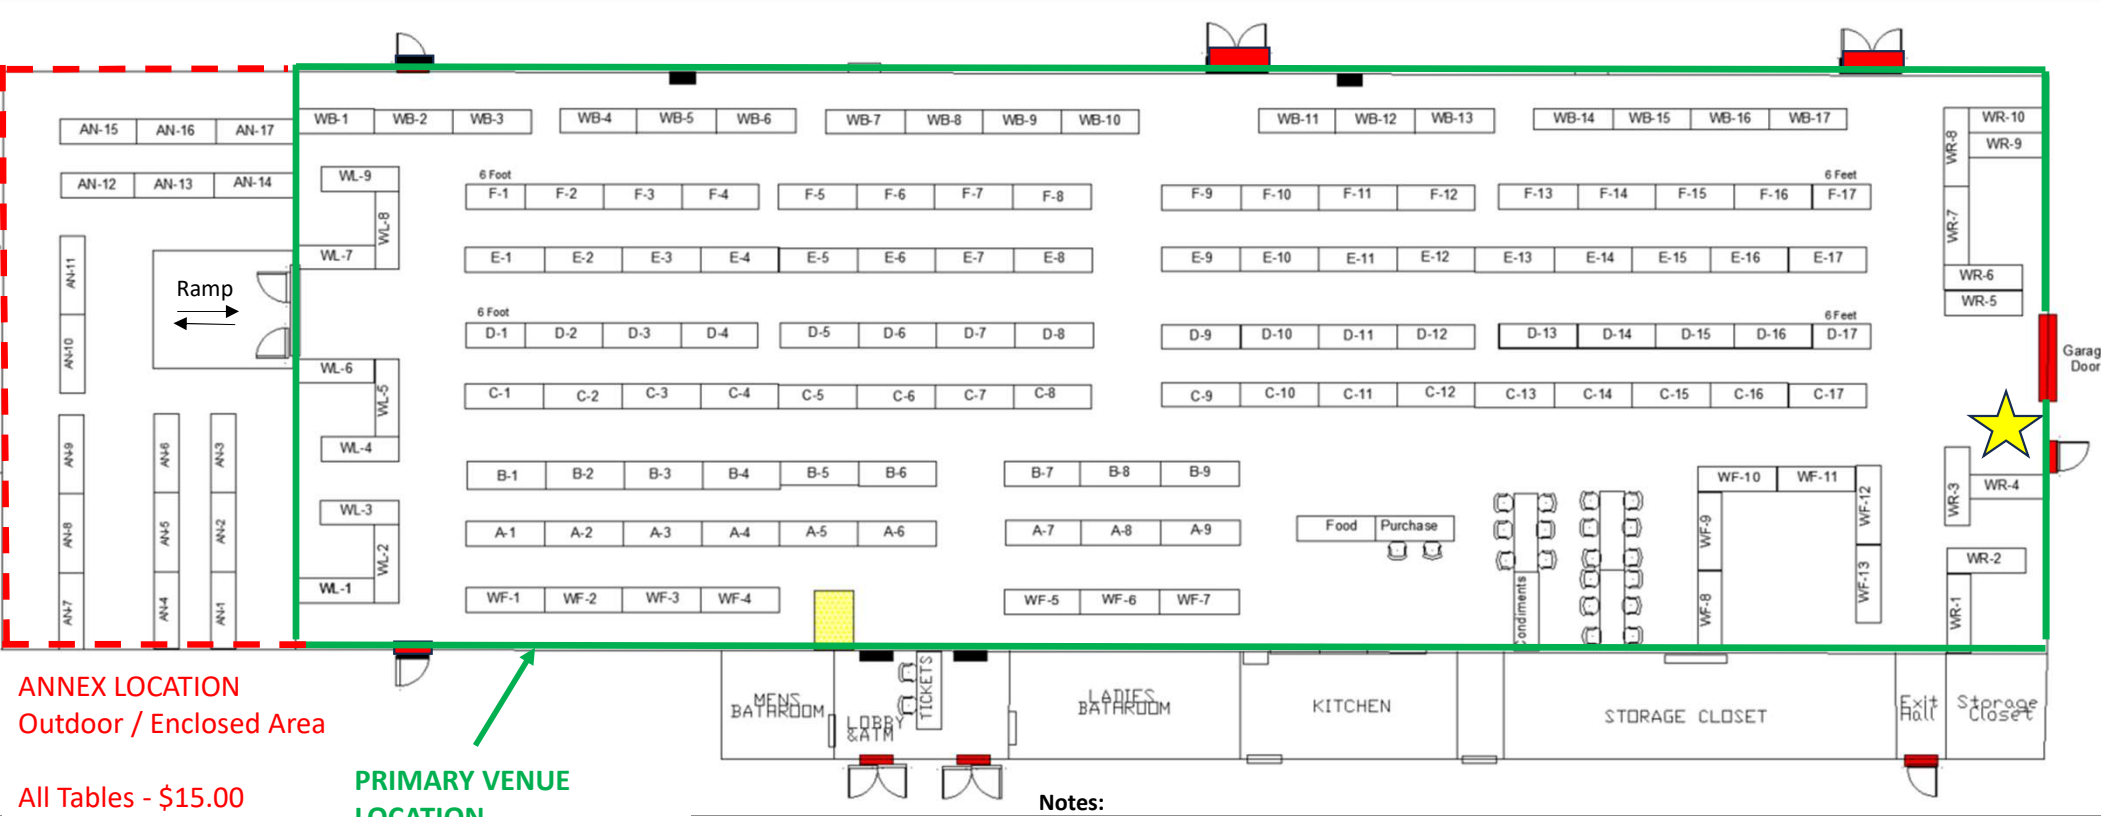

## New Location – New Table Layout – New Date

Leesport Farmers Market  
 312 Gernants Road, Leesport, PA 19533  
**30<sup>th</sup> March 2024**

ANNEX LOCATION  
 Outdoor / Enclosed Area

All Tables - \$15.00

PRIMARY VENUE  
 LOCATION

Aisle Table = \$20.00  
 Wall Tables = \$25.00

**Notes:**

1. Vendors with wrist bands in place can use any red. Door to unload
2. Vendors picking up wrist bands or needing additional wrist bands must first enter at the ★
3. Folding metal chairs will be provided
4. Admission for vendors = \$5.00 per wrist band -- (2) wrist bands max per table – additional wrist bands are \$7.00 per table.
5. Admission for public will be \$7.00 per person