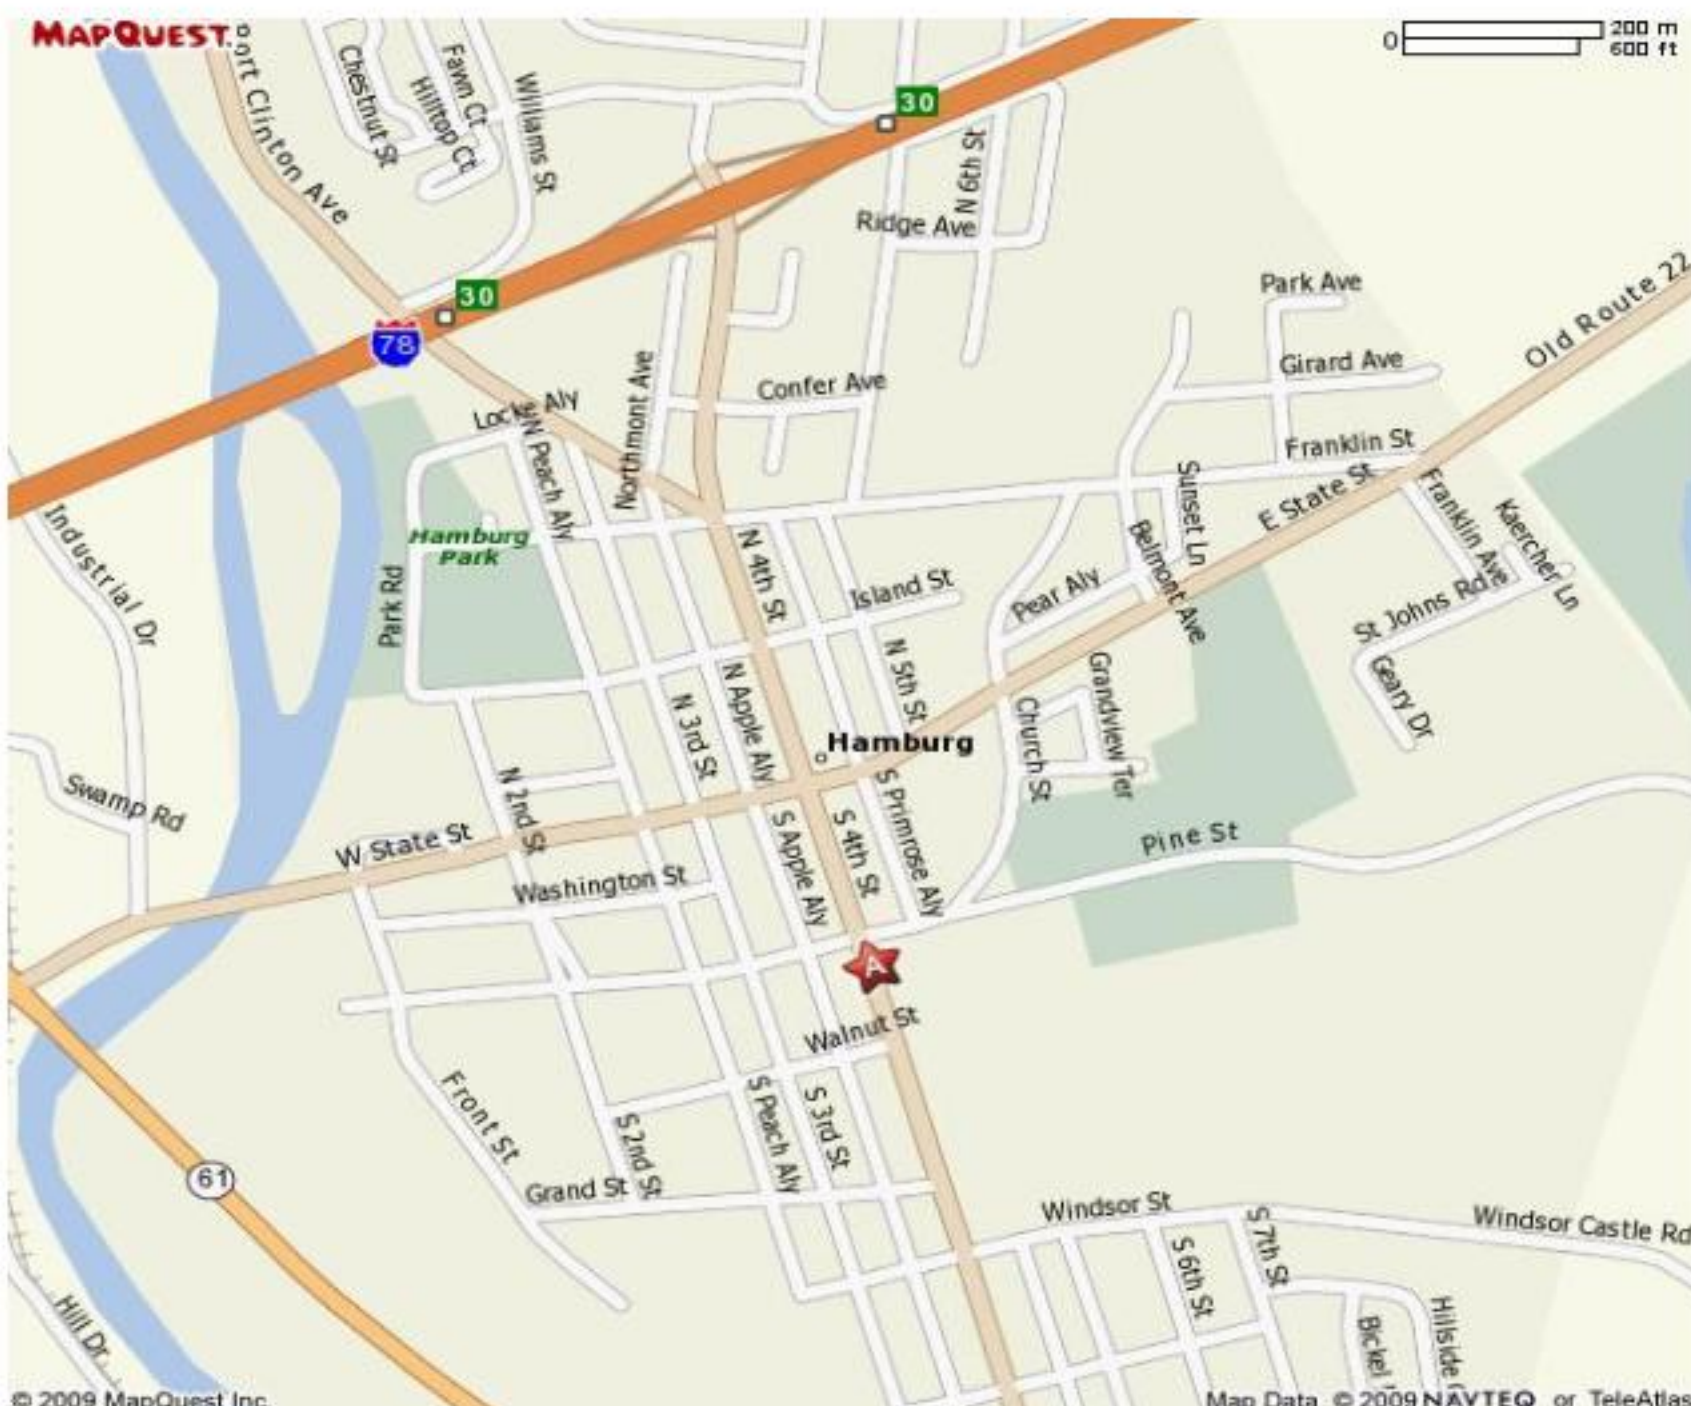

From I-78 east or west take the #30 hamburg exit. At the top of ramp turn onto north 4th street. Follow N4thSt through S4thSt. At second light turn left on to Pine St and go 1 1/2 blocks and the entrance will be to your right.

From Route 61 - If you live north of Hamburg head 61 south and when you pass Cabelas take I- 78 east and then take the #30 Hamburg exit. At top of ramp turn onto north 4th street. Follow N4thSt through S4thSt. At second light turn left on to Pine St and go 1 1/2 blocks and the entrance will be to your right. If you live south of Hamburg head 61 north and when you pass through Shoemakersville go about 3mi. The Hamburg exit will be to your right. You will be on south 4th street. Go to the second traffic light and turn right on to Pine Street go 1 1/2 blocks and the entrance will be to your right.