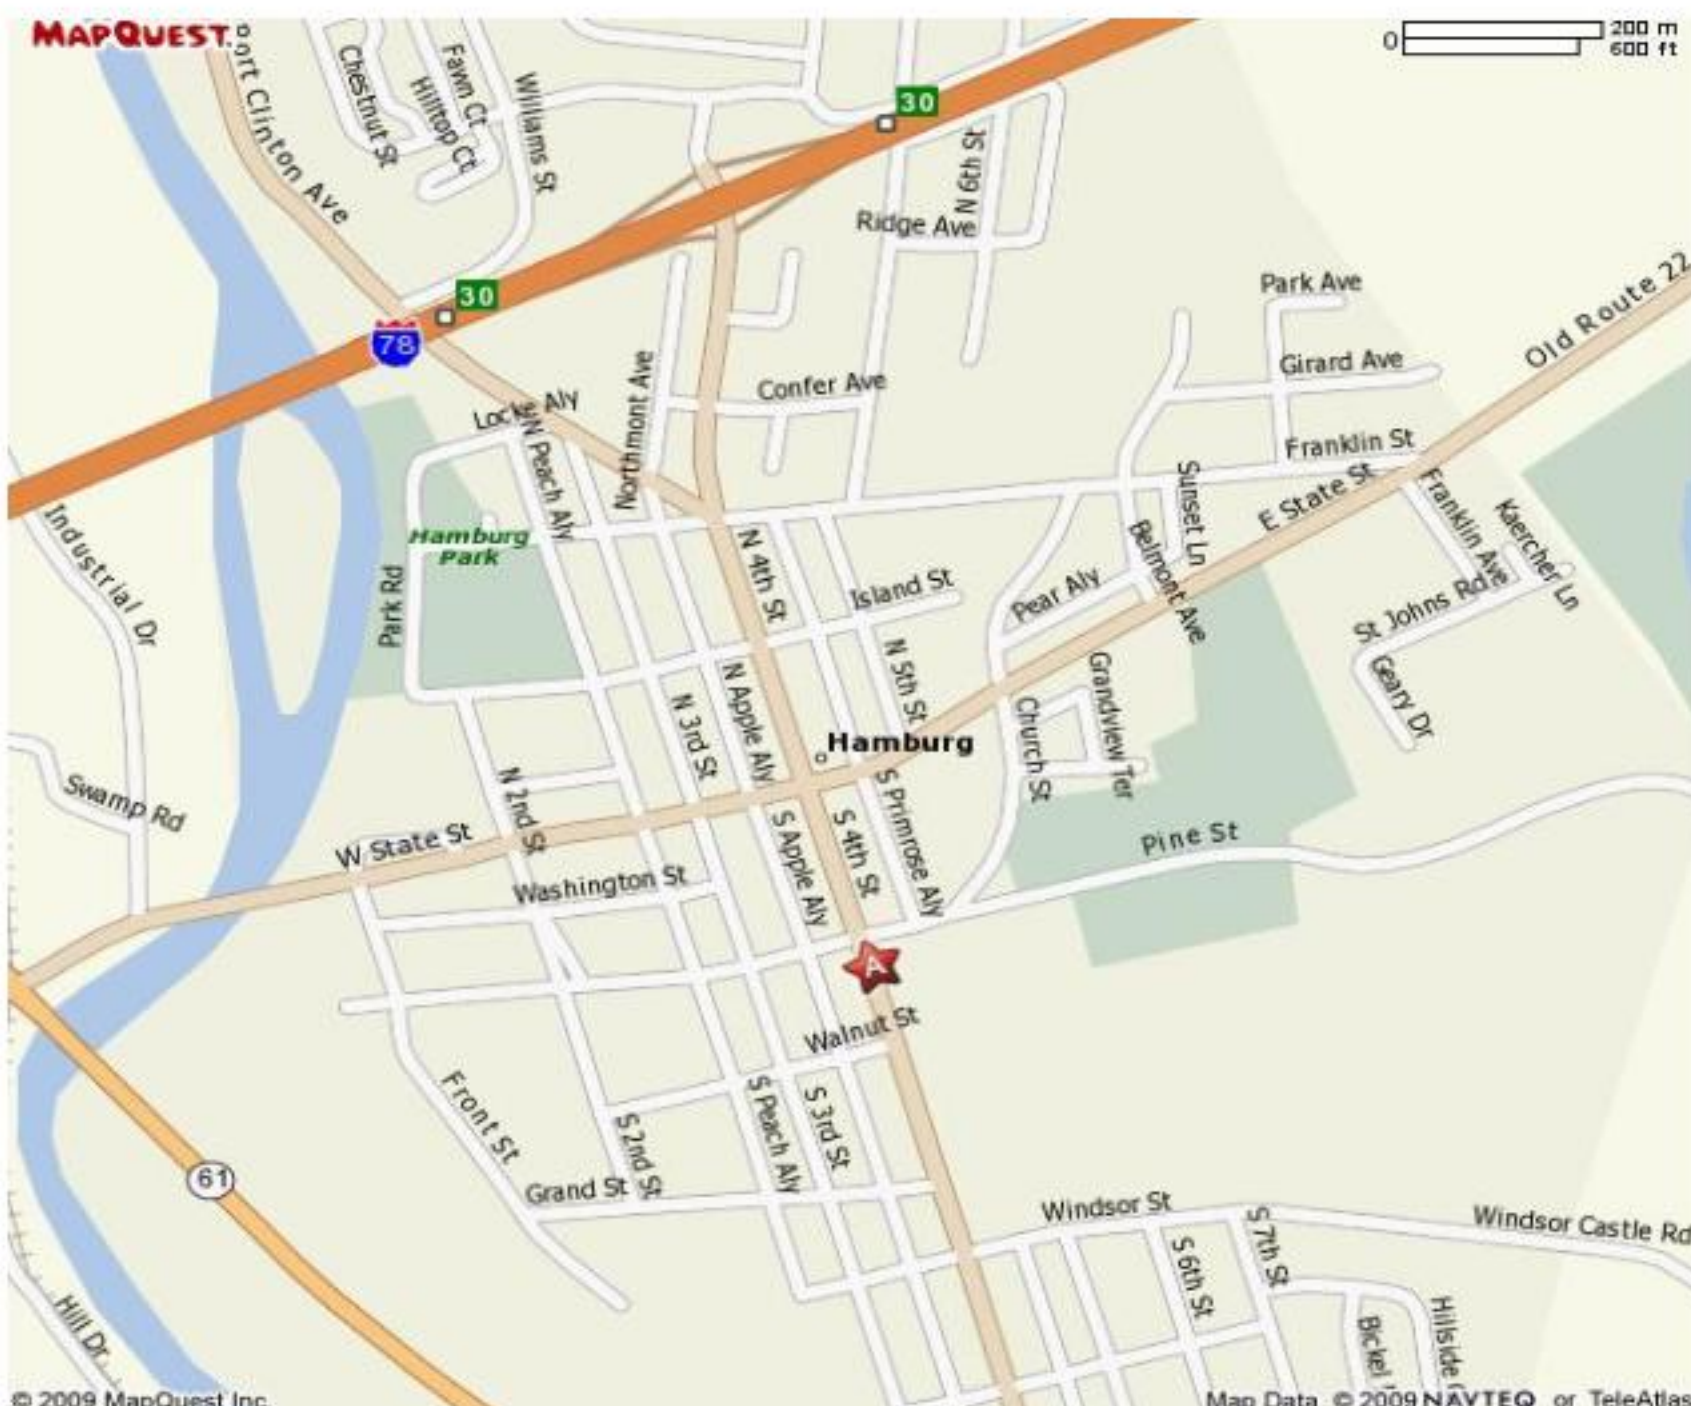

**Email [mrenz66@verizon.net](mailto:mrenz66@verizon.net)**

**Directions: To the Hamburg Field House**

From I-78 east or west take the #30 hamburg exit. At the top of ramp turn onto north 4th street. Follow N4thSt through S4thSt. At second light turn left on to Pine St and go 1 1/2 blocks and the entrance will be to your right.

From Route 61 - If you live north of Hamburg head 61 south and when you pass Cabelas take I- 78 east and then take the #30 Hamburg exit. At top of ramp turn onto north 4th street. Follow N4thSt through S4thSt. At second light turn left on to Pine St and go 1 1/2 blocks and the entrance will be to your right. If you live south of Hamburg head 61 north and when you pass through Shoemakersville go about 3mi. The Hamburg exit will be to your right. You will be on south 4th street. Go to the second traffic light and turn right on to Pine Street go 1 1/2 blocks and the entrance will be to your right